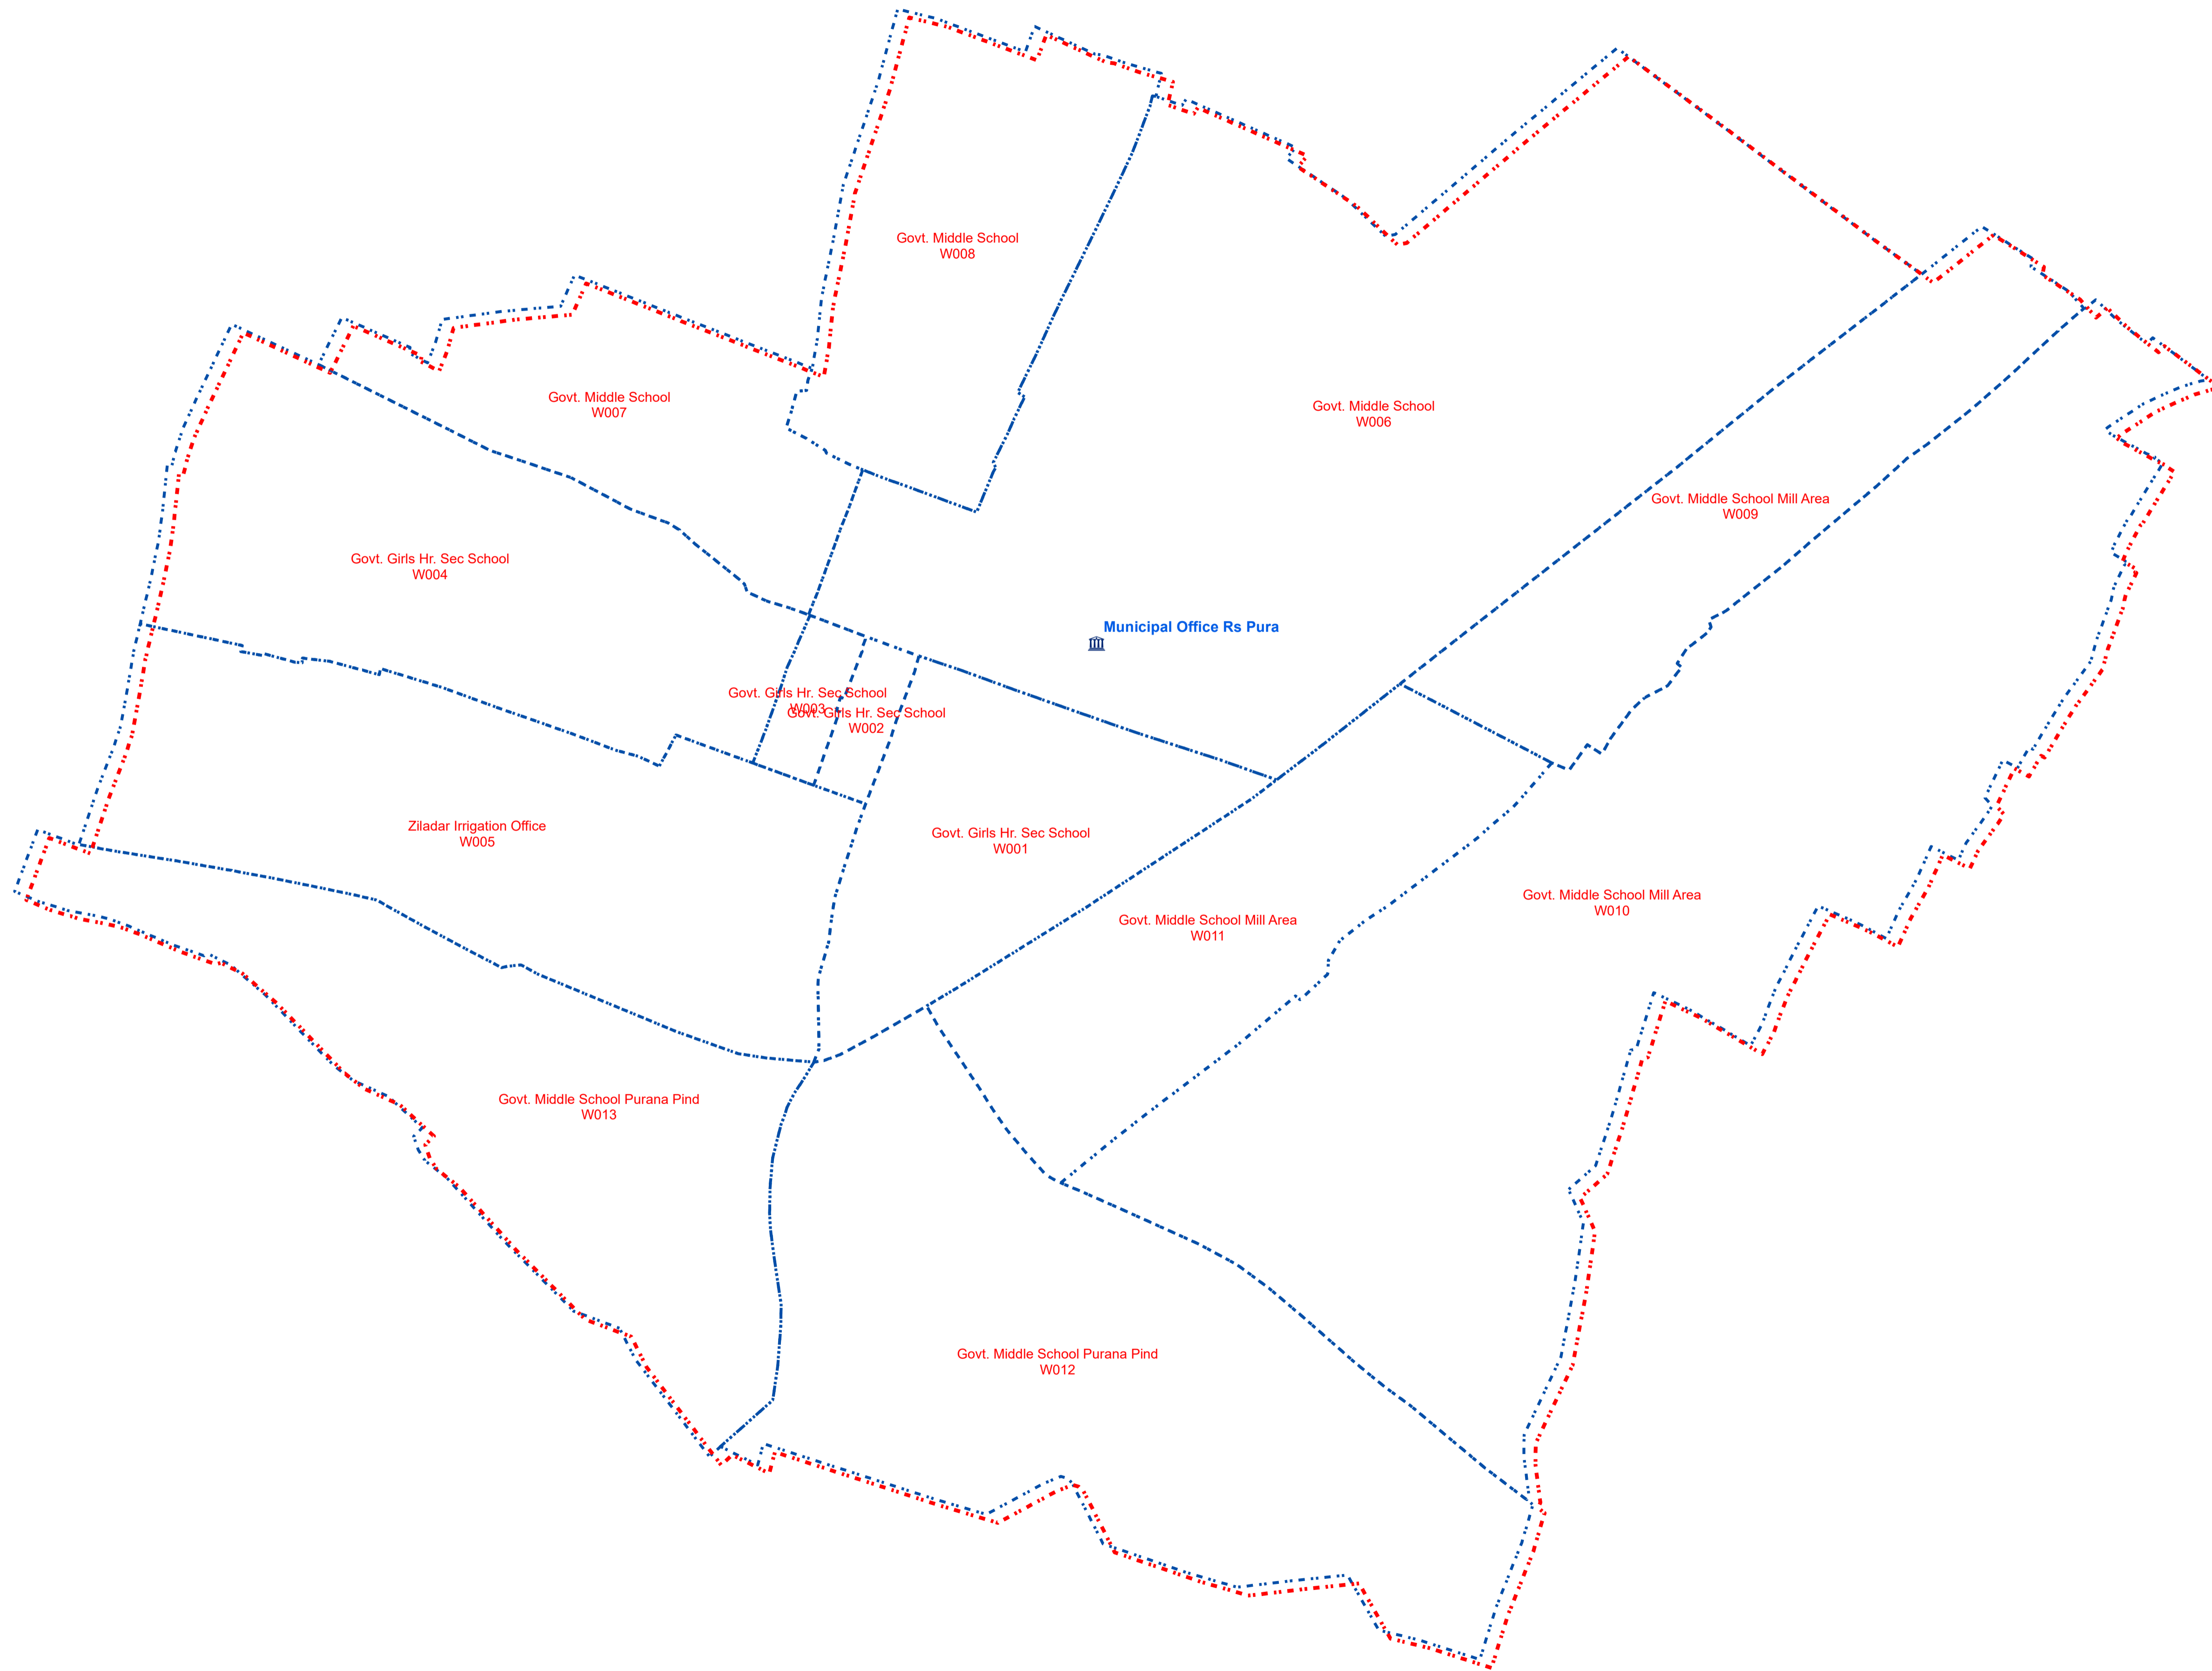

# Municipal Boundary & Ward Boundary of RS PURA Town

Municipal Office Rs Pura

## Legend

-  Municipal Boundary
-  Ward Boundary
-  Municipal Office

1:4,300